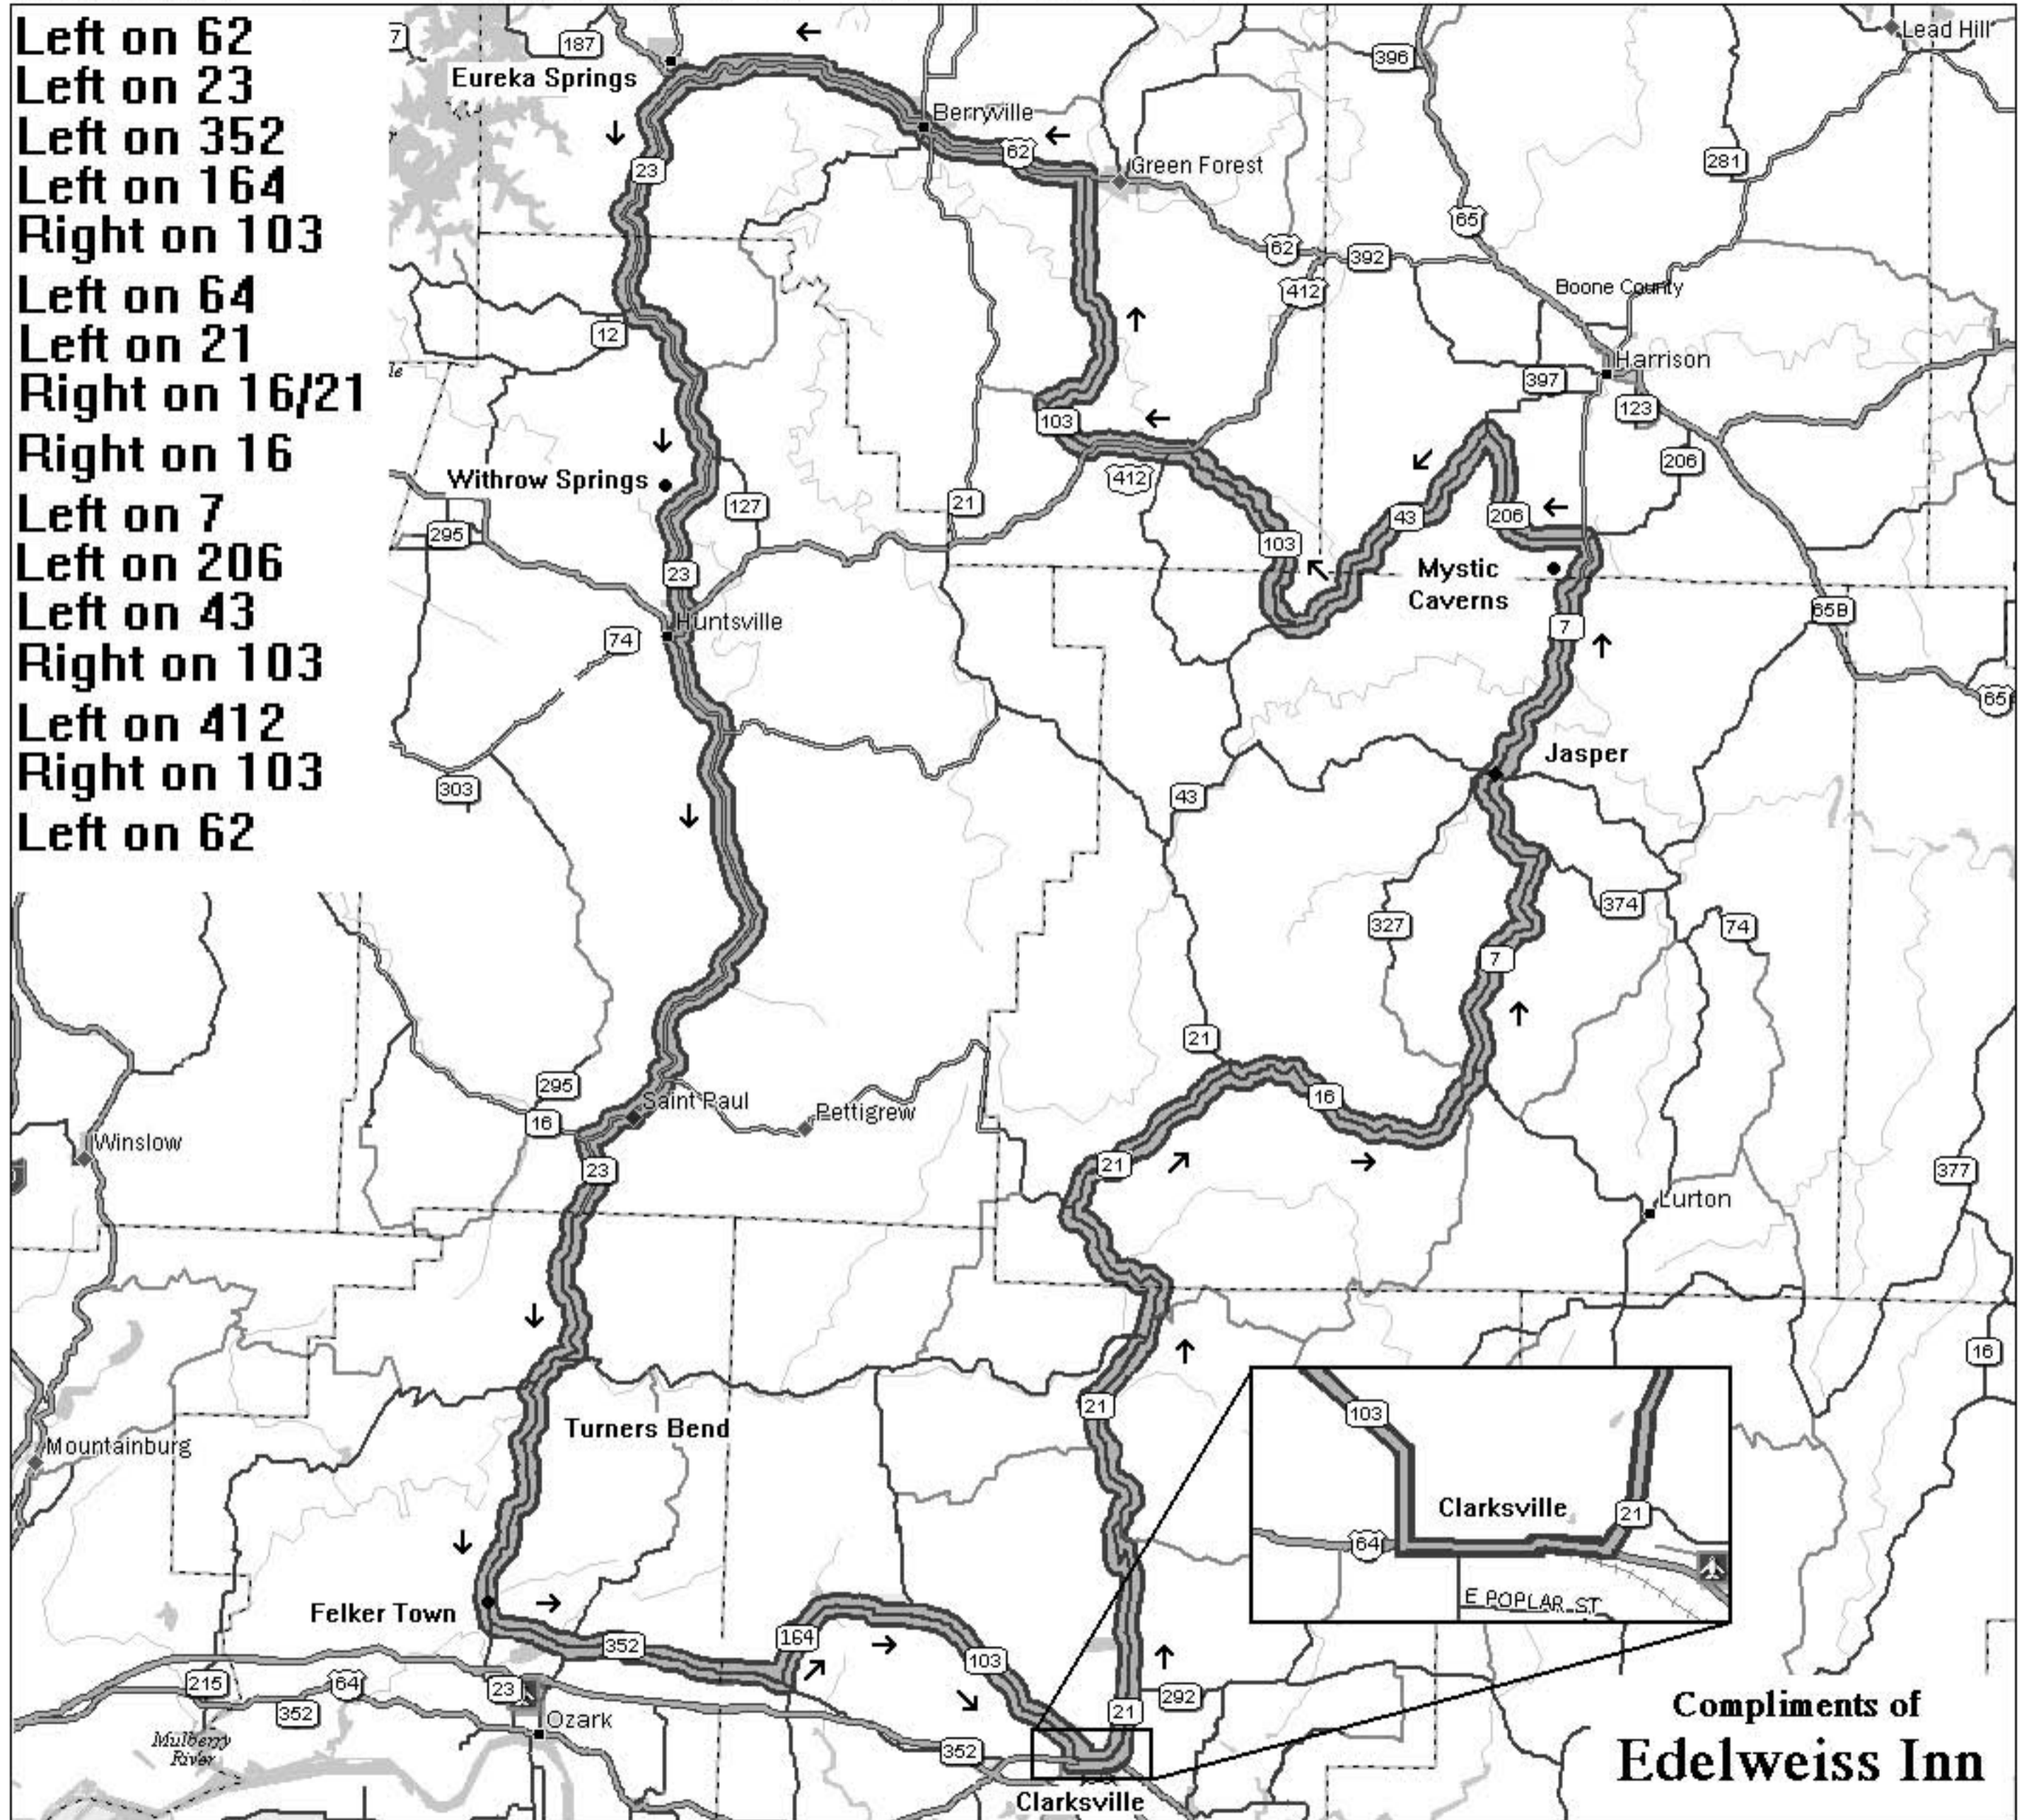

Route 2 280 Miles 6 hrs. 50 min.

Left on 62
Left on 23
Left on 352
Left on 164
Right on 103
Left on 64
Left on 21
Right on 16/21
Right on 16
Left on 7
Left on 206
Left on 43
Right on 103
Left on 412
Right on 103
Left on 62